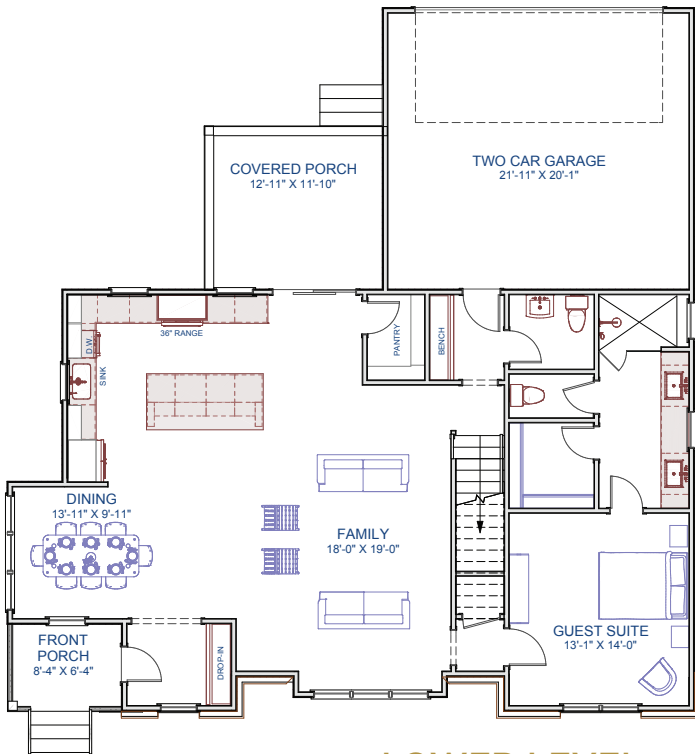

STONEGATE
AT ST. ANDREWS

COPPER BUILDERS
BUILT ON TRUST

OAKMONT

UPPER LEVEL

LOWER LEVEL

PLAN FEATURES

- 2,777 sq. ft.
- 4 Bedrooms
- 2.5 Baths
- Width 50' / Length 51'2"
- Covered outdoor living
- First-Floor Guest Suite
- Second-Floor Loft