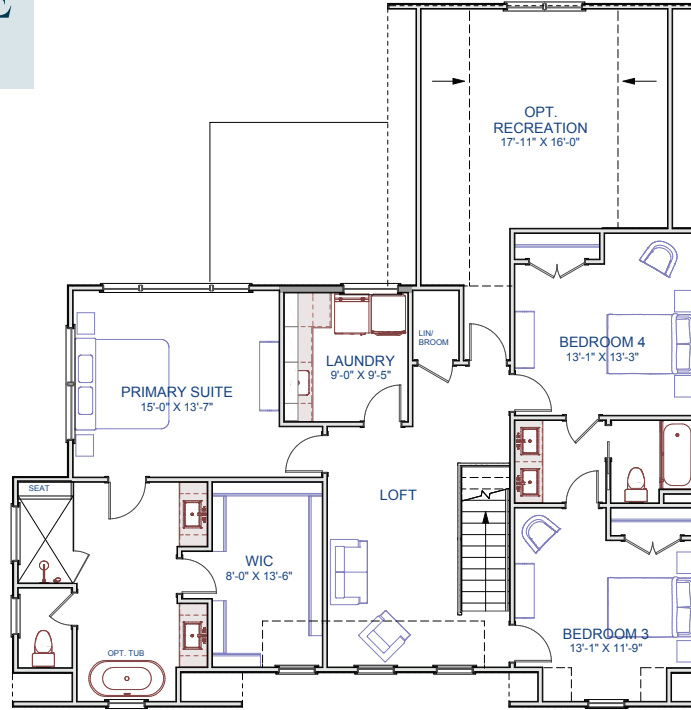

STONEGATE
AT ST. ANDREWS

COPPER BUILDERS
BUILT ON TRUST

OAKMONT

UPPER LEVEL

LOWER LEVEL

PLAN FEATURES

- 2,777 sq. ft.
- 4 Bedrooms
- 2.5 Baths
- Width 50' / Length 51'2"
- Covered outdoor living
- First-Floor Guest Suite
- Second-Floor Loft